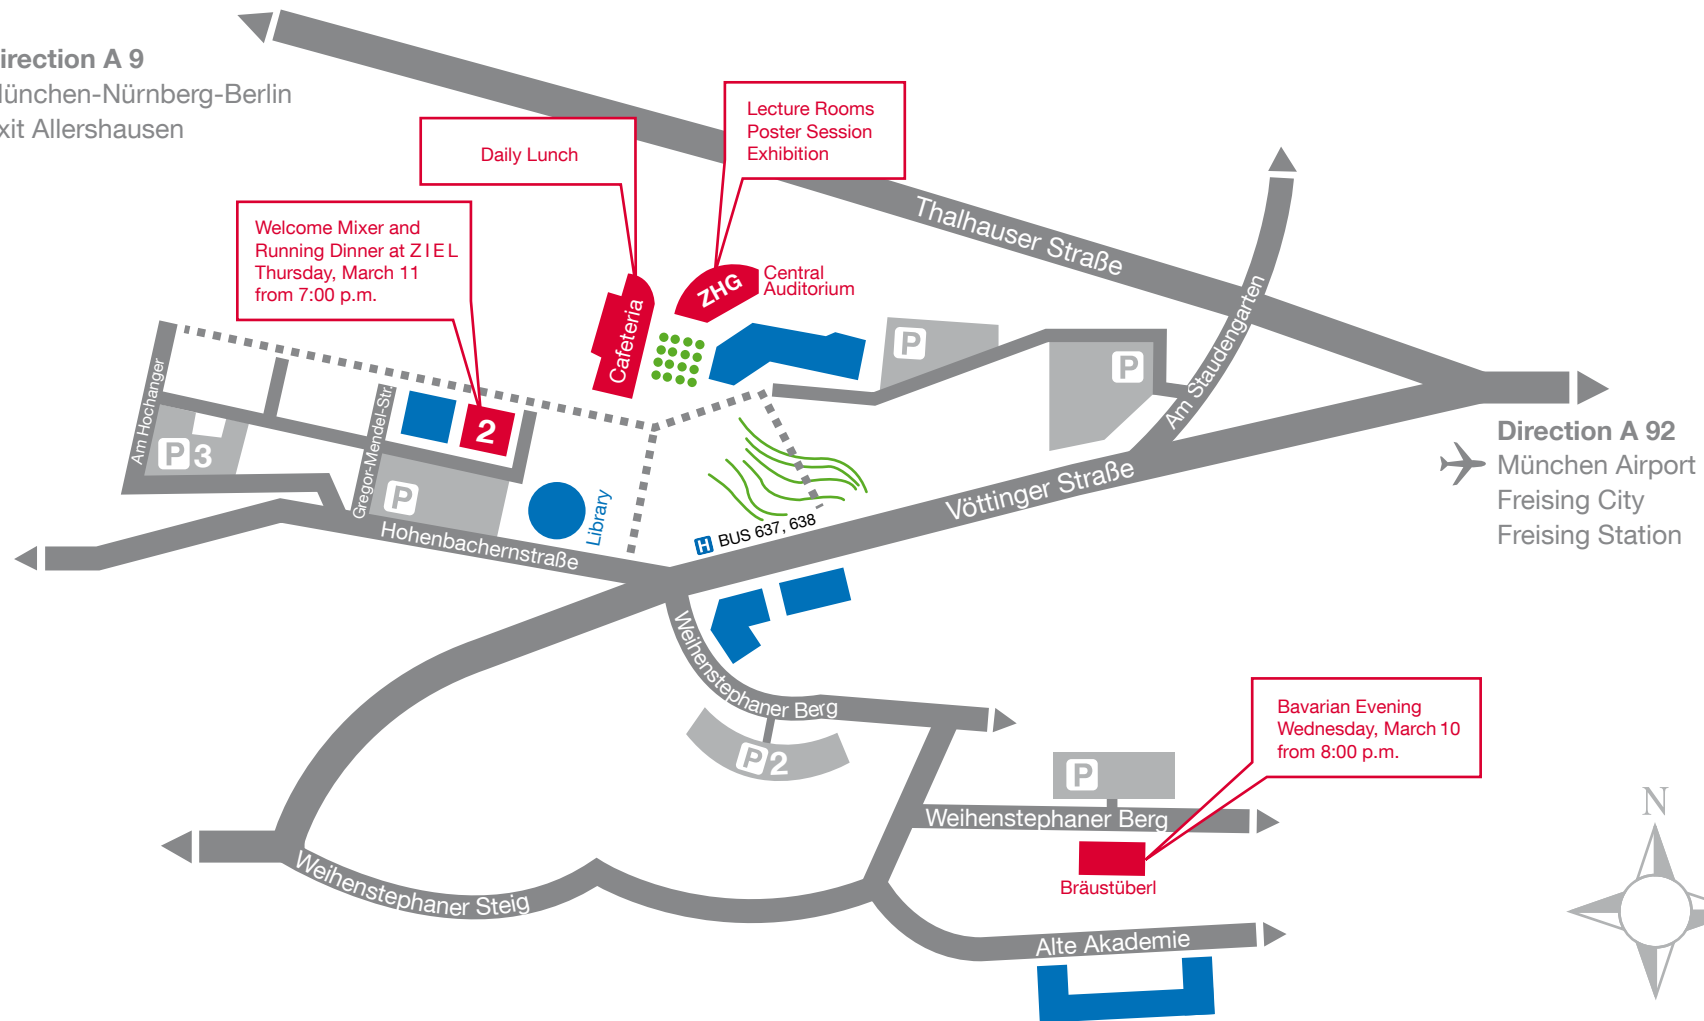

Metabolomics

The Impact of Metabolomics on the Life Sciences *& More*

Direction A 9

München-Nürnberg-Berlin
Exit Allershausen

Venue address ZHG (Central Auditorium) | Maximus-von-Imhof-Forum 6 | 85350 Freising Weihenstephan | Germany